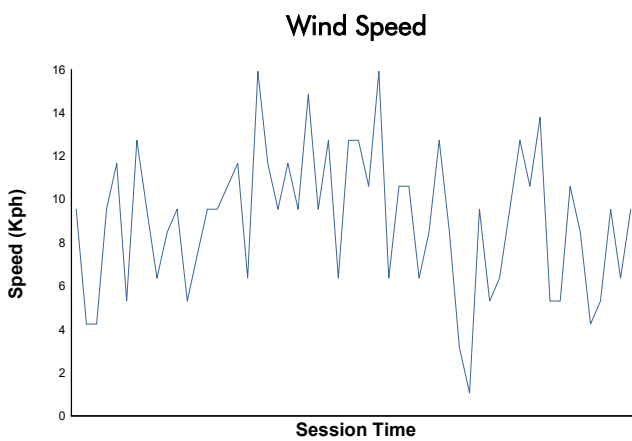

RACING WEEKEND BARCELONA

CET & TCR SPAIN

Test Colectivo

Weather Report

Track Status: **DRY**