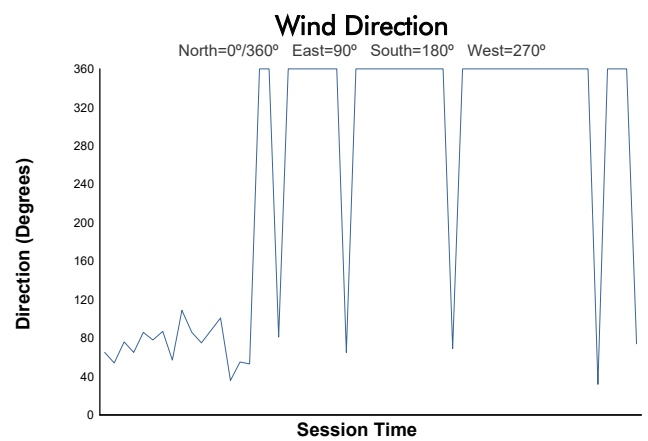

RACING WEEKEND BARCELONA

CET & TCR SPAIN

Test Colectivo

Weather Report

Track Status: **DRY**