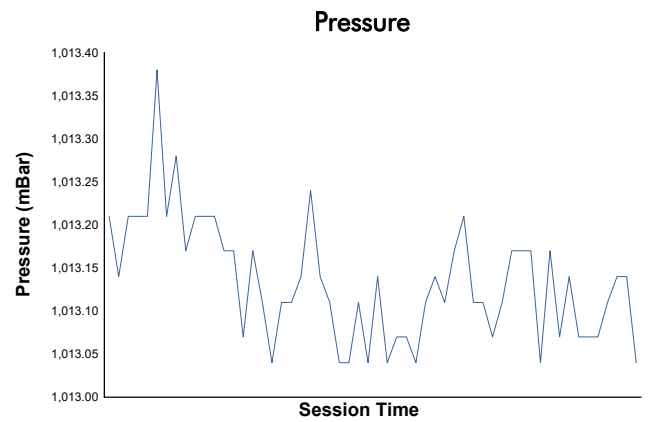

RACING WEEKEND BARCELONA

CET & TCR SPAIN

Test Colectivo

Weather Report

Track Status: **DRY**