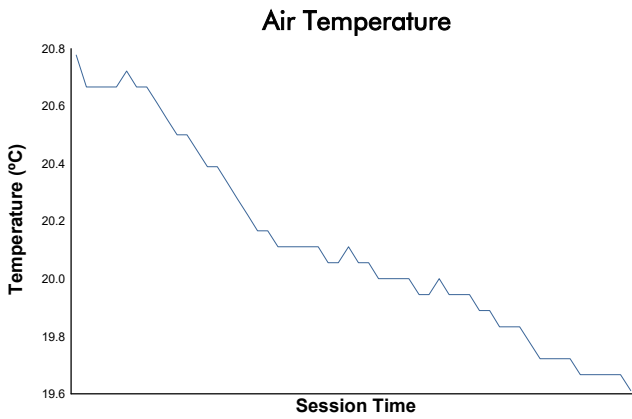

RACING WEEKEND BARCELONA

CET & TCR SPAIN

Test Colectivo

Weather Report

Track Status: **DRY**