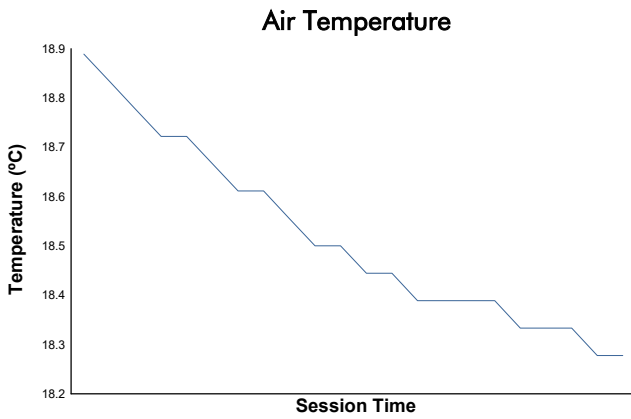

# RACING WEEKEND BARCELONA

CET & TCR SPAIN

Carrera 1

Weather Report

Track Status: **DRY**