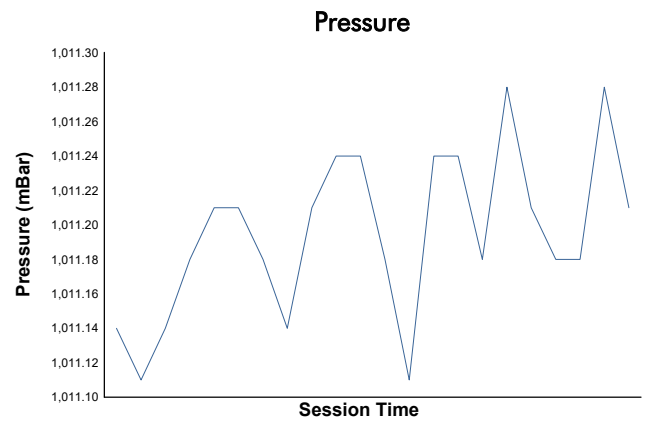

# RACING WEEKEND BARCELONA

CET & TCR SPAIN

Carrera 1

Weather Report

Track Status: **DRY**