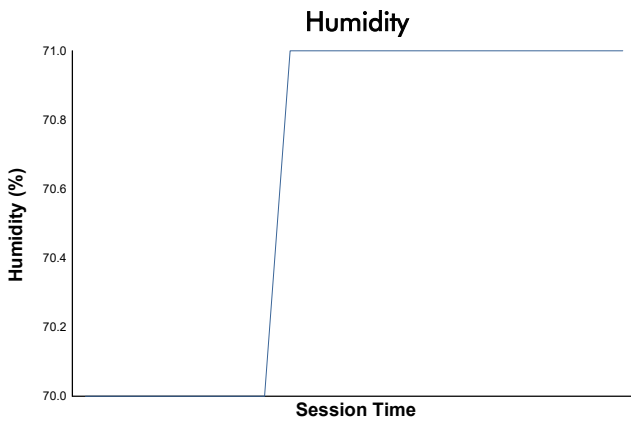

# RACING WEEKEND BARCELONA

CET & TCR SPAIN

Carrera 1

Weather Report

Track Status: **DRY**