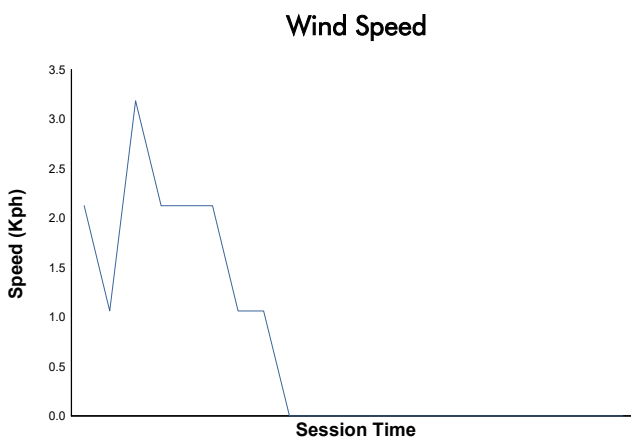

# RACING WEEKEND BARCELONA

CET & TCR SPAIN

Carrera 1

Weather Report

Track Status: **DRY**