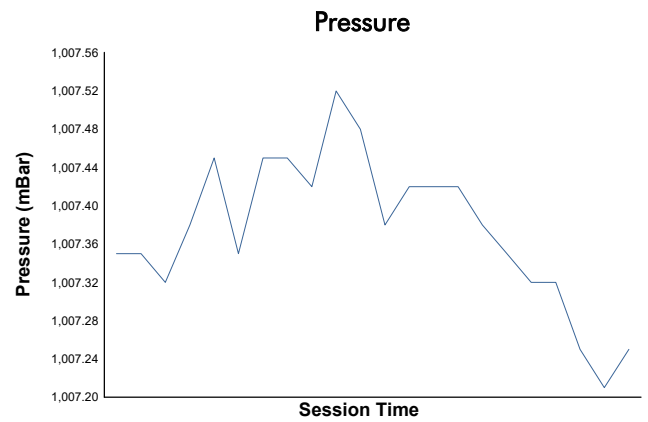

RACING WEEKEND BARCELONA

CET & TCR SPAIN

Carrera 2

Weather Report

Track Status: **DRY**