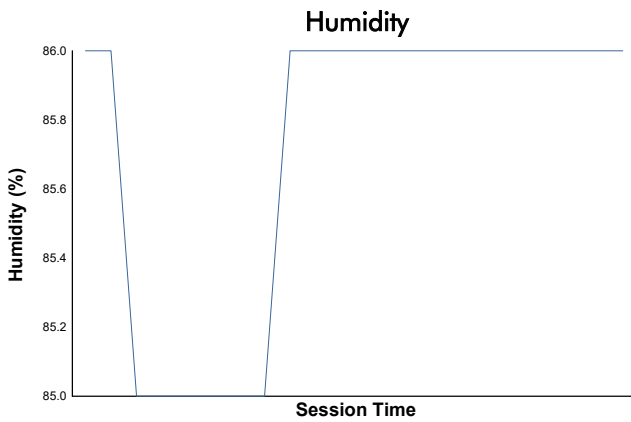

RACING WEEKEND BARCELONA

CET & TCR SPAIN

Carrera 2

Weather Report

Track Status: **DRY**