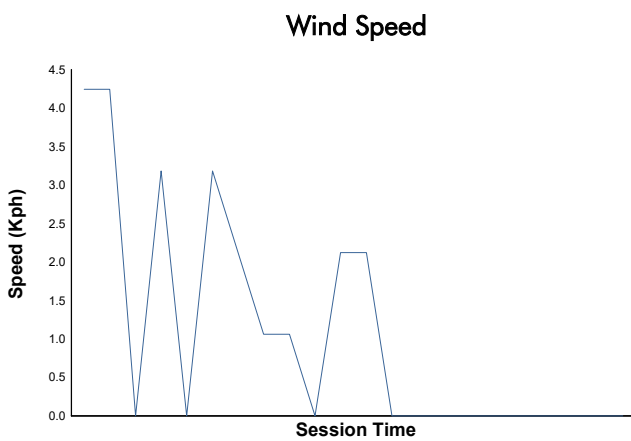

RACING WEEKEND BARCELONA

CET & TCR SPAIN

Carrera 2

Weather Report

Track Status: **DRY**