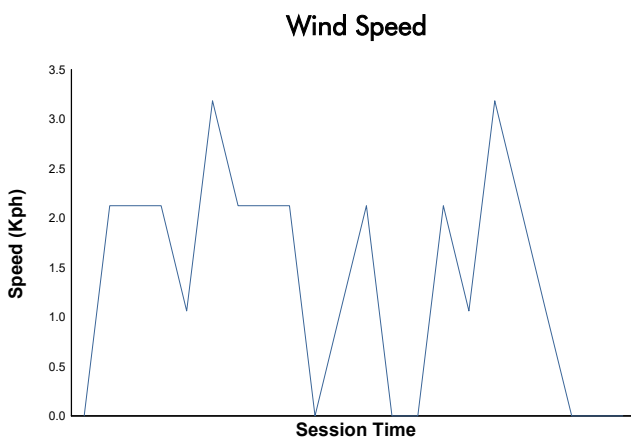

RACING WEEKEND BARCELONA

CET & TCR SPAIN

Carrera 3

Weather Report

Track Status: **DRY**