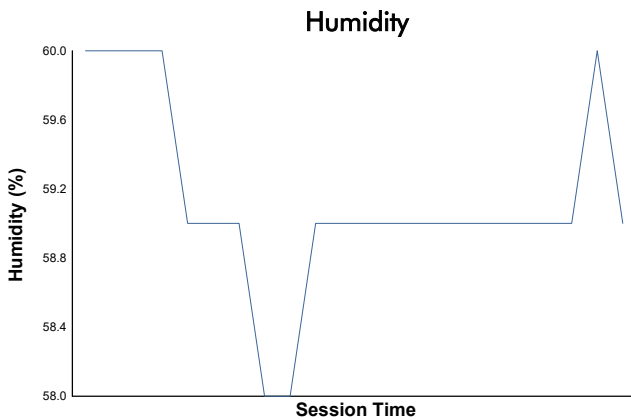

RACING WEEKEND BARCELONA

CET & TCR SPAIN

Carrera 3

Weather Report

Track Status: **DRY**