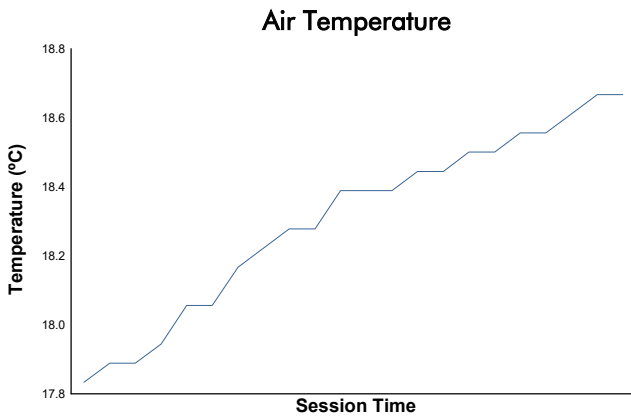

RACING WEEKEND BARCELONA

CET & TCR SPAIN

Carrera 3

Weather Report

Track Status: **DRY**