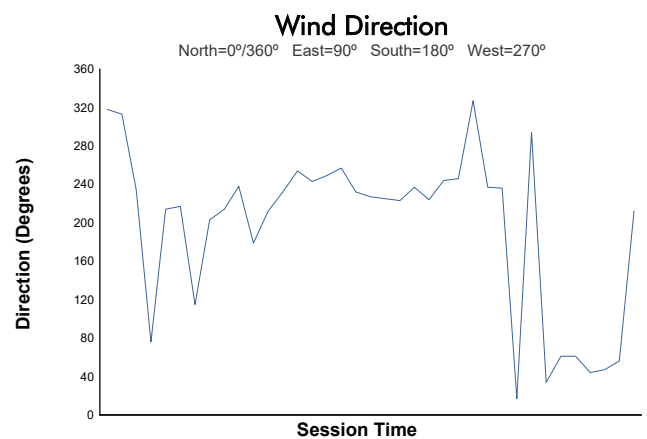

RACING WEEKEND BARCELONA

CLIO CUP SERIES

Carrera 1

Weather Report

Track Status: **DRY**