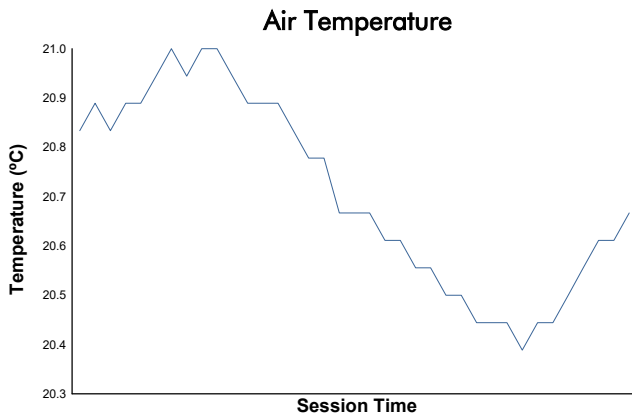

RACING WEEKEND BARCELONA

CLIO CUP SERIES

Carrera 1

Weather Report

Track Status: **DRY**