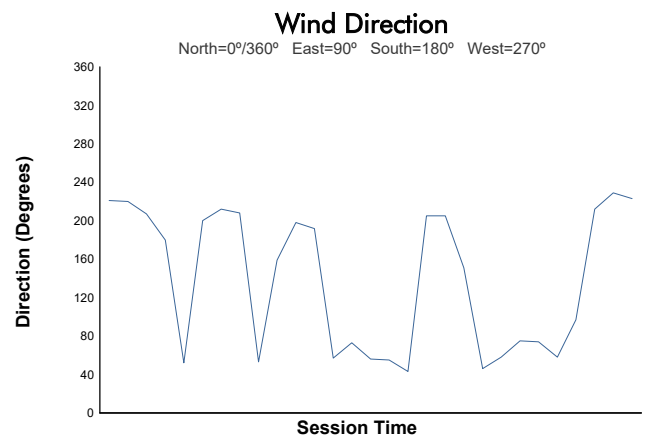

RACING WEEKEND BARCELONA

CLIO CUP SERIES

Carrera 2

Weather Report

Track Status: **DRY**