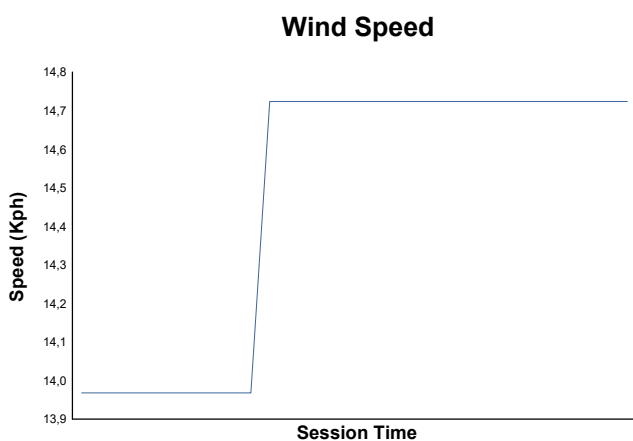

ROUND 3 - MOTORLAND

Porsche Sprint Challenge Iberica

COLLECTIVE TEST 1

Weather Report

Track Status: **DRY**