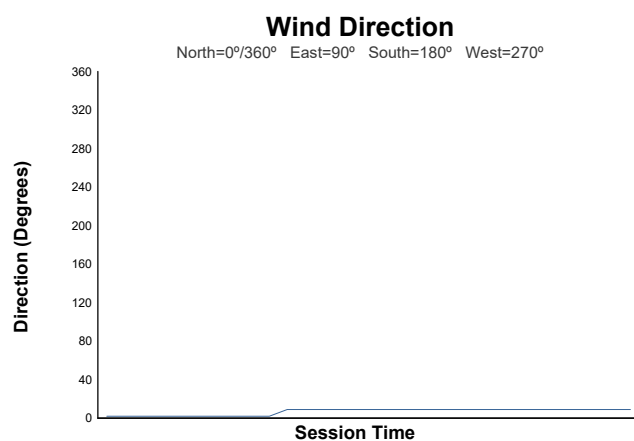

ROUND 3 - MOTORLAND

Porsche Sprint Challenge Iberica

COLLECTIVE TEST 1

Weather Report

Track Status: **DRY**