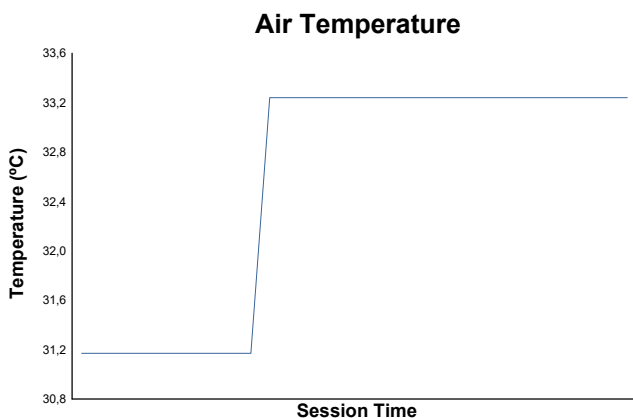

ROUND 3 - MOTORLAND

Porsche Sprint Challenge Iberica

COLLECTIVE TEST 1

Weather Report

Track Status: **DRY**