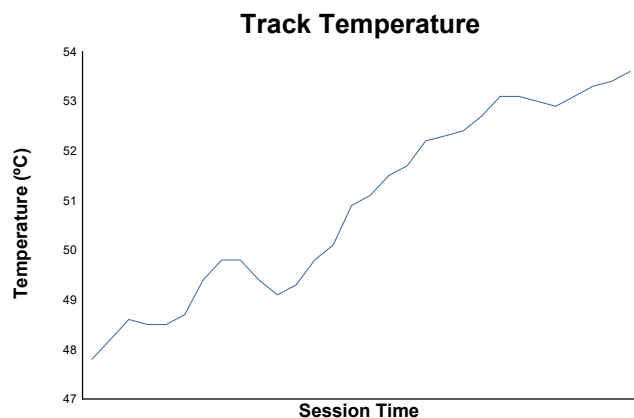

ROUND 3 - MOTORLAND

Porsche Sprint Challenge Iberica

COLLECTIVE TEST 1

Weather Report

Track Status: **DRY**