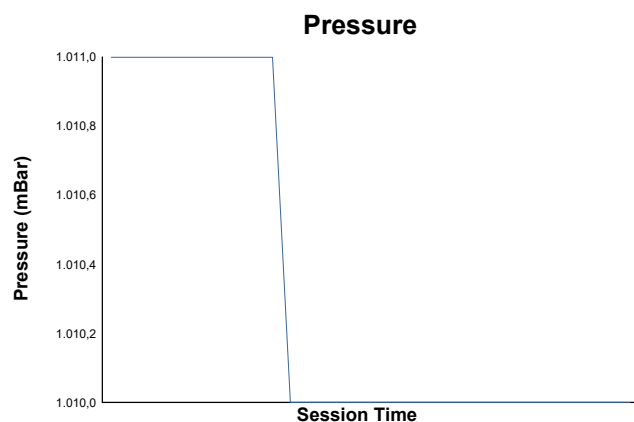

ROUND 3 - MOTORLAND

Porsche Sprint Challenge Iberica

COLLECTIVE TEST 1

Weather Report

Track Status: **DRY**