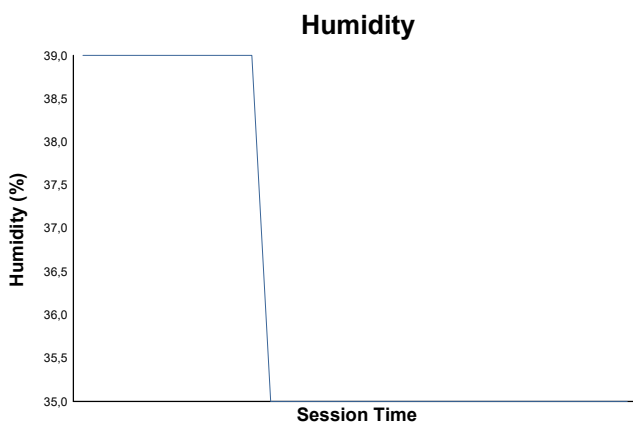

ROUND 3 - MOTORLAND

Porsche Sprint Challenge Iberica

COLLECTIVE TEST 1

Weather Report

Track Status: **DRY**