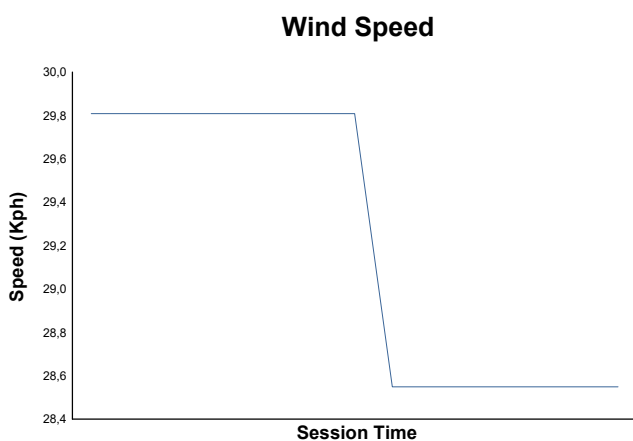

ROUND 3 - MOTORLAND

Porsche Sprint Challenge Iberica

RACE 1

Weather Report

Track Status: **DRY**