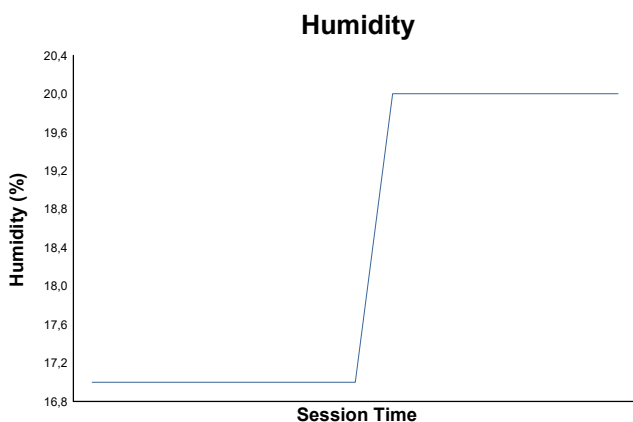

ROUND 3 - MOTORLAND

Porsche Sprint Challenge Iberica

RACE 1

Weather Report

Track Status: **DRY**