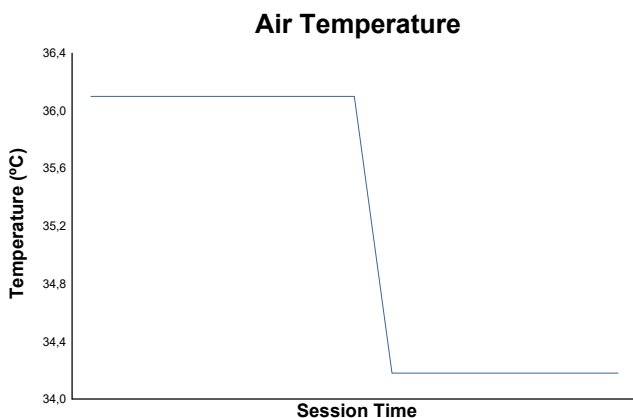

ROUND 3 - MOTORLAND

Porsche Sprint Challenge Iberica

RACE 1

Weather Report

Track Status: **DRY**