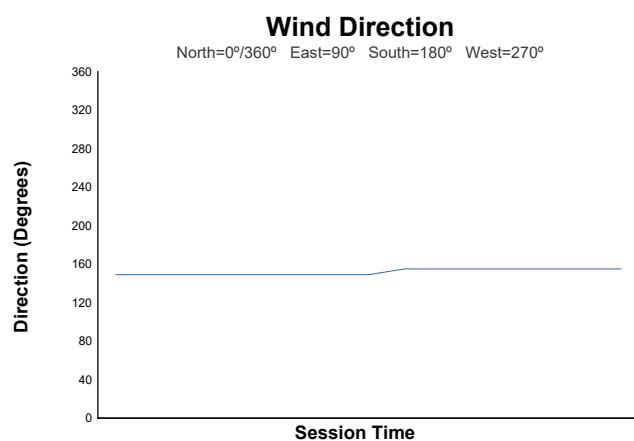

ROUND 3 - MOTORLAND

Porsche Sprint Challenge Iberica

RACE 1

Weather Report

Track Status: **DRY**