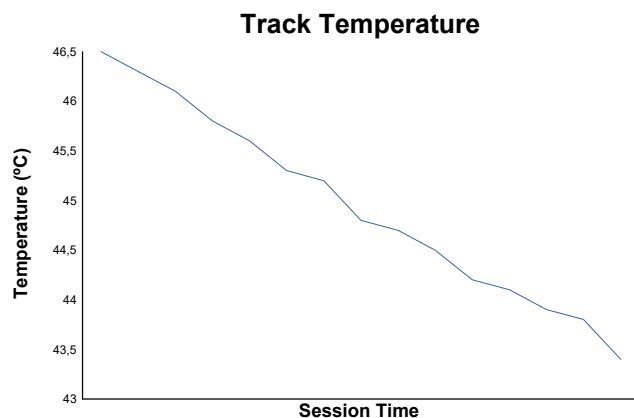

ROUND 3 - MOTORLAND

Porsche Sprint Challenge Iberica

RACE 1

Weather Report

Track Status: **DRY**