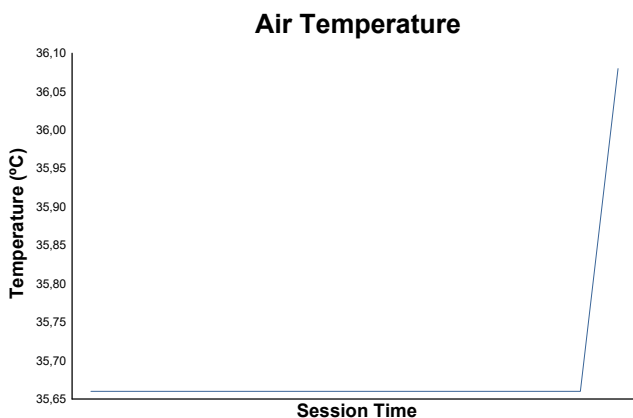

ROUND 3 - MOTORLAND

Porsche Sprint Challenge Iberica

RACE 2

Weather Report

Track Status: **DRY**