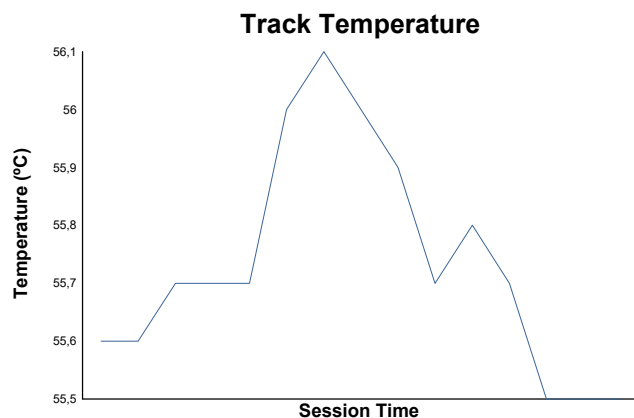

ROUND 3 - MOTORLAND

Porsche Sprint Challenge Iberica

RACE 2

Weather Report

Track Status: **DRY**