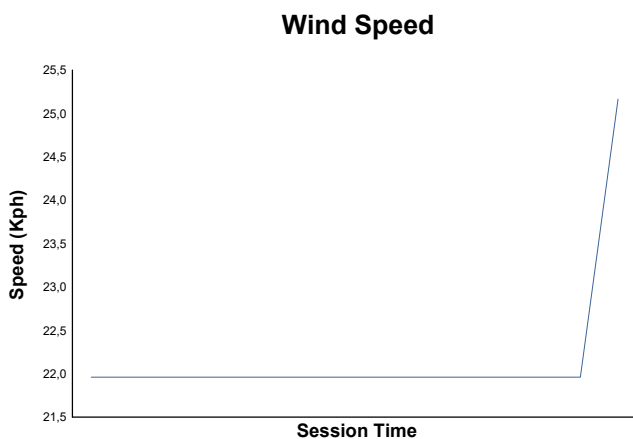

ROUND 3 - MOTORLAND

Porsche Sprint Challenge Iberica

RACE 2

Weather Report

Track Status: **DRY**