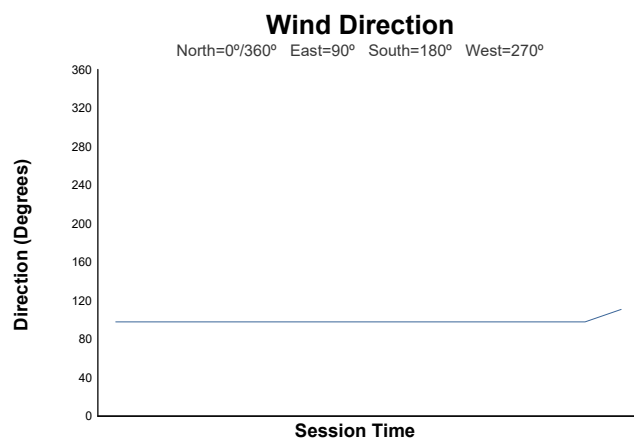

ROUND 3 - MOTORLAND

Porsche Sprint Challenge Iberica

RACE 2

Weather Report

Track Status: **DRY**