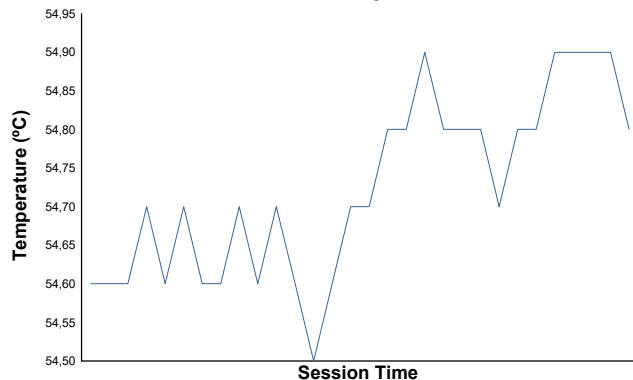

ROUND 1 - MOTORLAND

Toyota GR Cup Spain COLLECTIVE TEST

Weather Report

Air Temperature

Track Temperature

Humidity

Pressure

Wind Speed