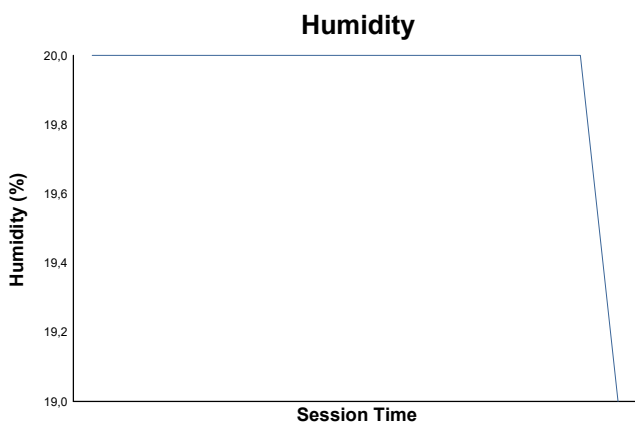

ROUND 1 - MOTORLAND

Toyota GR Cup Spain

RACE 2

Weather Report

Track Status: **DRY**