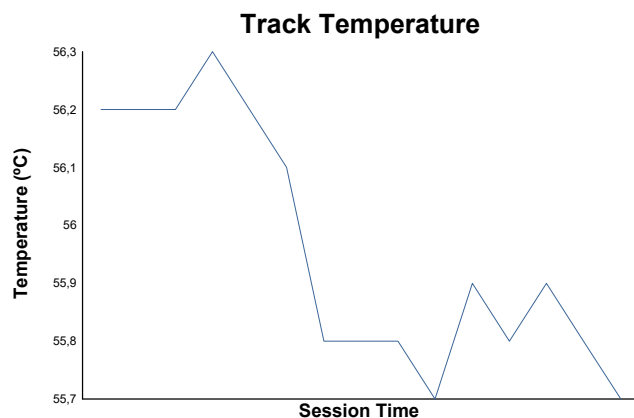

ROUND 1 - MOTORLAND

Toyota GR Cup Spain

RACE 2

Weather Report

Track Status: **DRY**