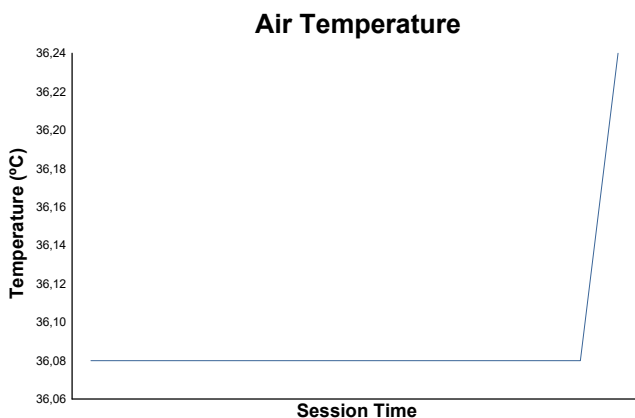

ROUND 1 - MOTORLAND

Toyota GR Cup Spain

RACE 2

Weather Report

Track Status: **DRY**