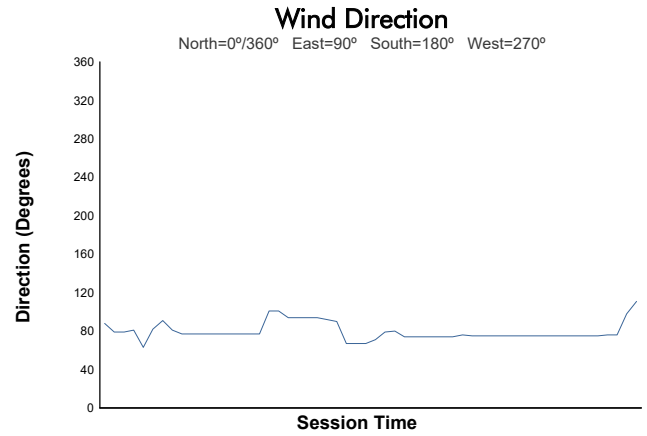

ROUND 6 - BARCELONA

Porsche Sprint Challenge Iberica

COLLECTIVE TEST 1

Weather Report

Track Status: **DRY**