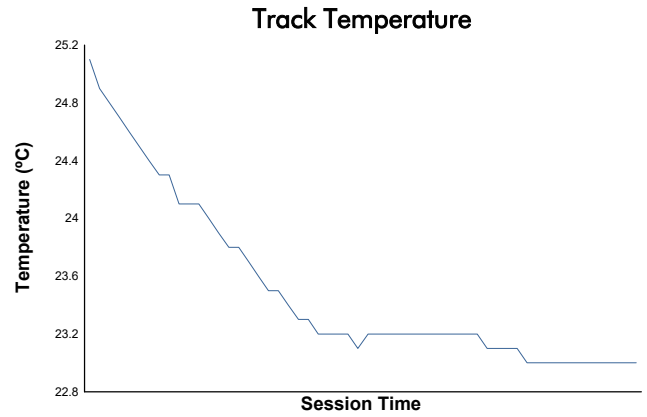

ROUND 6 - BARCELONA

Porsche Sprint Challenge Iberica

COLLECTIVE TEST 1

Weather Report

Track Status: **DRY**