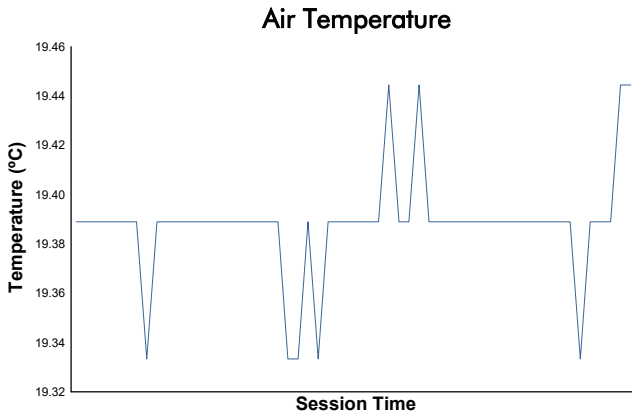

ROUND 6 - BARCELONA

Porsche Sprint Challenge Iberica

COLLECTIVE TEST 1

Weather Report

Track Status: **DRY**