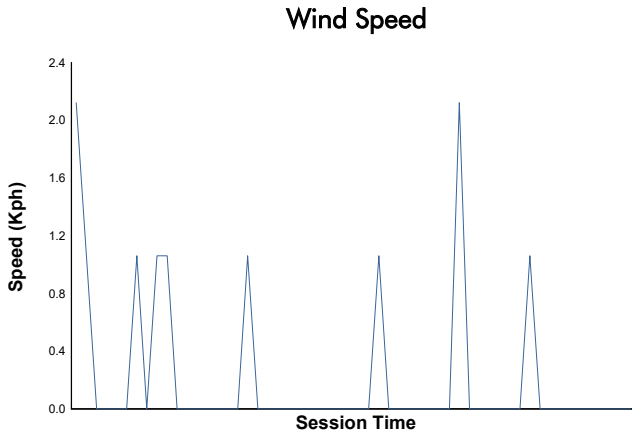

ROUND 6 - BARCELONA

Porsche Sprint Challenge Iberica

COLLECTIVE TEST 1

Weather Report

Track Status: **DRY**