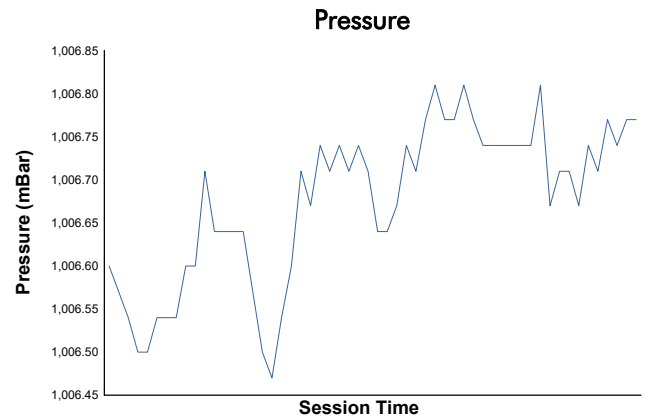

ROUND 6 - BARCELONA

Porsche Sprint Challenge Iberica

COLLECTIVE TEST 1

Weather Report

Track Status: **DRY**