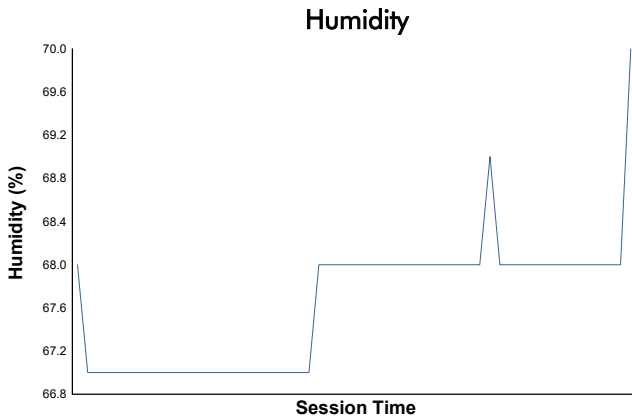

ROUND 6 - BARCELONA

Porsche Sprint Challenge Iberica

COLLECTIVE TEST 1

Weather Report

Track Status: **DRY**