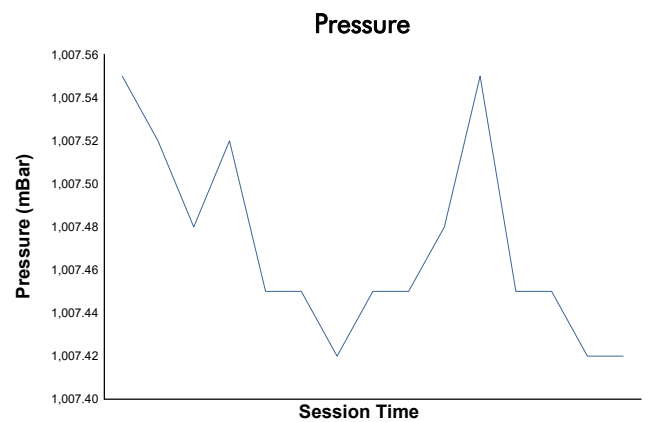

ROUND 6 - BARCELONA

Porsche Sprint Challenge Iberica

QUALIFYING

Weather Report

Track Status: **DRY**