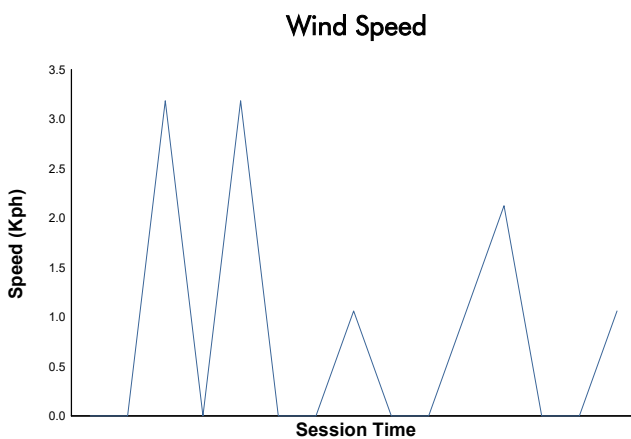

ROUND 6 - BARCELONA

Porsche Sprint Challenge Iberica

QUALIFYING

Weather Report

Track Status: **DRY**