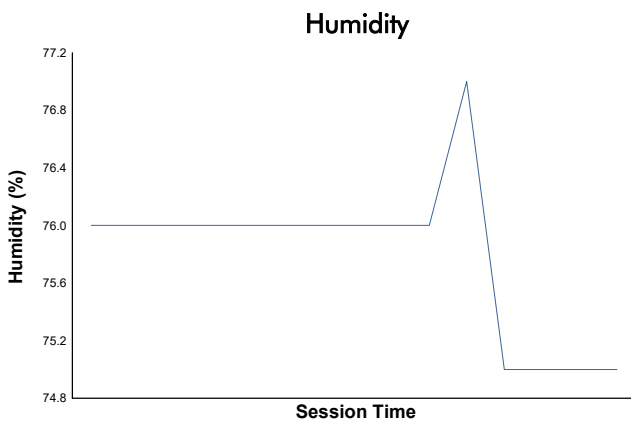

ROUND 6 - BARCELONA

Porsche Sprint Challenge Iberica

QUALIFYING

Weather Report

Track Status: **DRY**