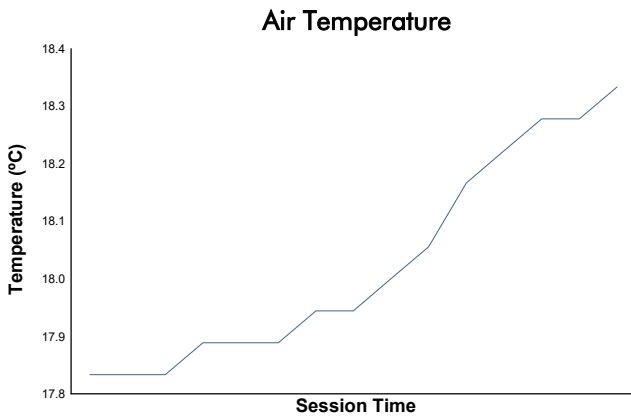

ROUND 6 - BARCELONA

Porsche Sprint Challenge Iberica

QUALIFYING

Weather Report

Track Status: **DRY**