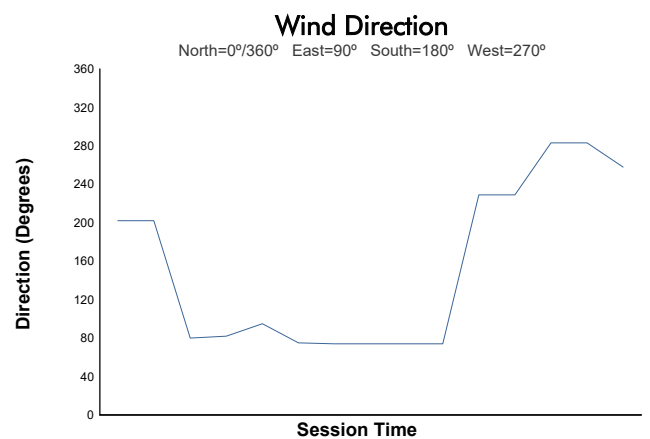

ROUND 6 - BARCELONA

Porsche Sprint Challenge Iberica

QUALIFYING

Weather Report

Track Status: **DRY**