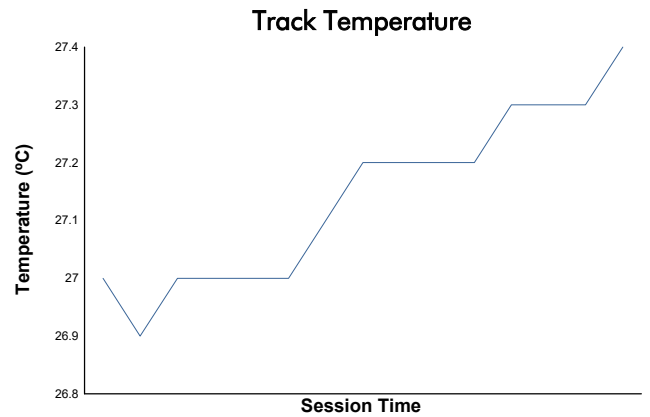

ROUND 6 - BARCELONA

Porsche Sprint Challenge Iberica

QUALIFYING

Weather Report

Track Status: **DRY**