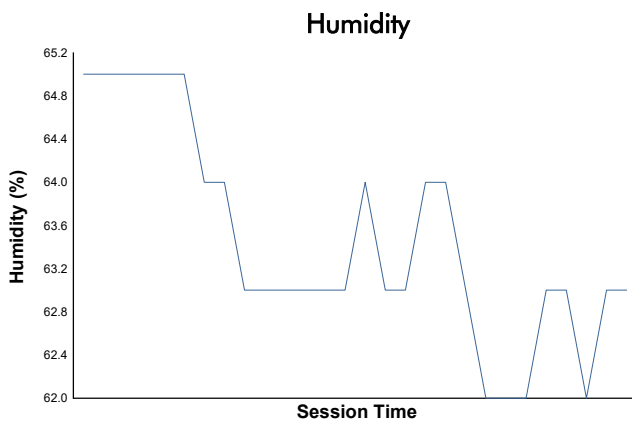

ROUND 6 - BARCELONA

Porsche Sprint Challenge Iberica RACE 2

Weather Report

Track Status: **DRY**