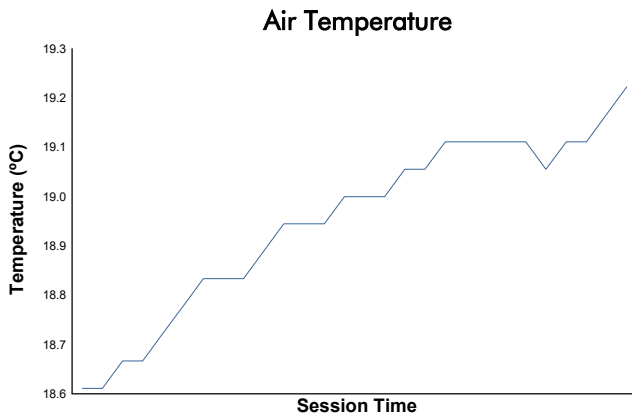

ROUND 6 - BARCELONA

Porsche Sprint Challenge Iberica RACE 2

Weather Report

Track Status: **DRY**