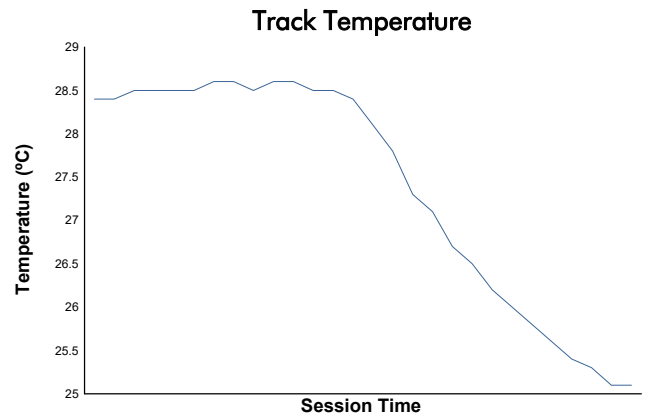

ROUND 6 - BARCELONA

Porsche Sprint Challenge Iberica RACE 2

Weather Report

Track Status: **DRY**