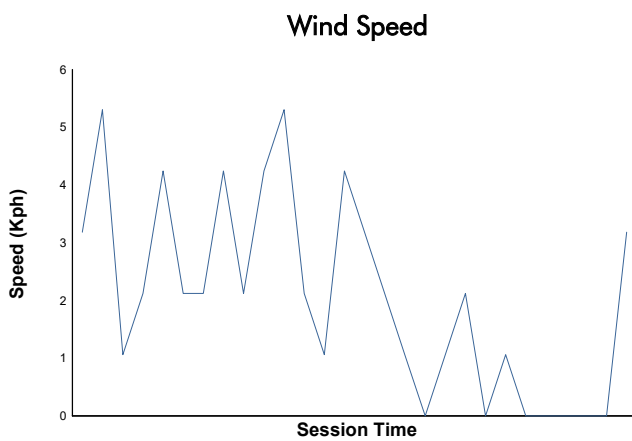

ROUND 6 - BARCELONA

Porsche Sprint Challenge Iberica RACE 2

Weather Report

Track Status: **DRY**