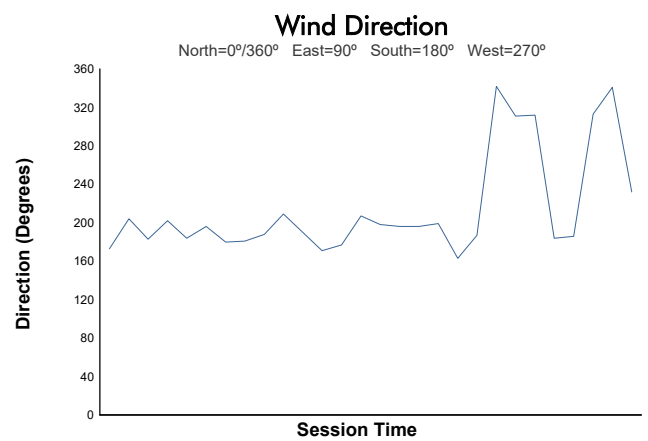

ROUND 6 - BARCELONA

Porsche Sprint Challenge Iberica RACE 2

Weather Report

Track Status: **DRY**