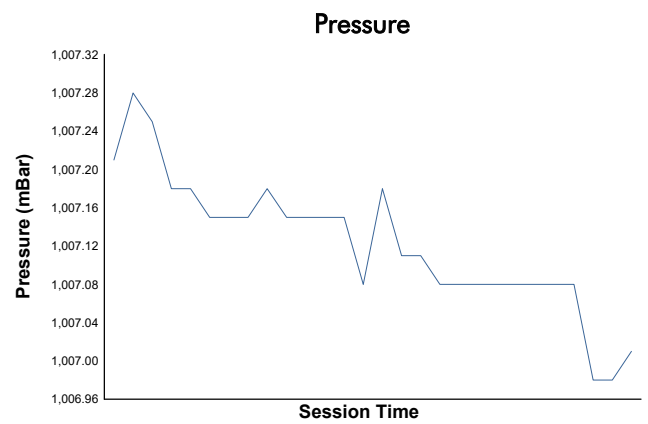

ROUND 6 - BARCELONA

Porsche Sprint Challenge Iberica RACE 2

Weather Report

Track Status: **DRY**