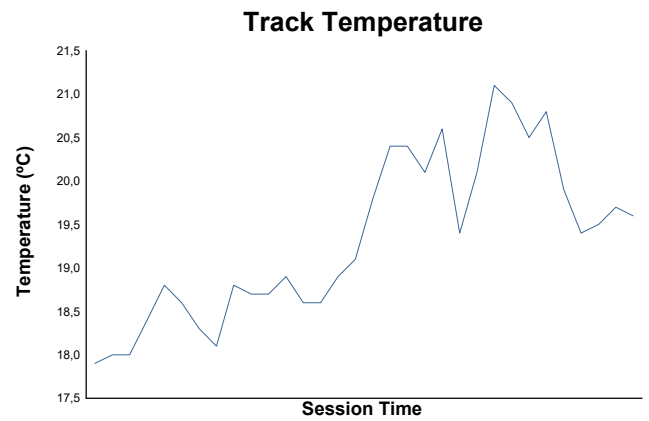

ROUND 1 - MOTORLAND

Campeonato de España GT-GT4

OFFICIAL PREVIOUS TEST GT-TCR

Weather Report

Track Status: **DRY**