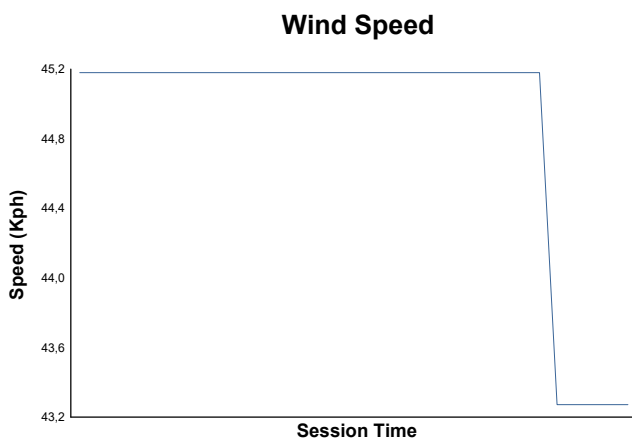

ROUND 1 - MOTORLAND

Campeonato de España GT-GT4

OFFICIAL PREVIOUS TEST GT-TCR

Weather Report

Track Status: **DRY**