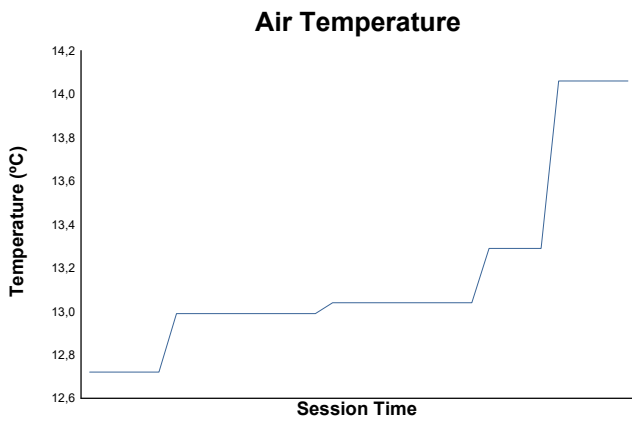

ROUND 1 - MOTORLAND

Campeonato de España GT-GT4

OFFICIAL PREVIOUS TEST GT-TCR

Weather Report

Track Status: **DRY**