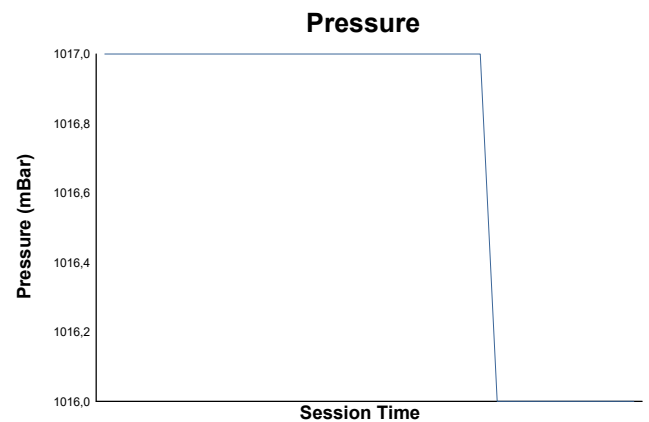

ROUND 1 - MOTORLAND

Campeonato de España GT-GT4

OFFICIAL PREVIOUS TEST GT-TCR

Weather Report

Track Status: **DRY**