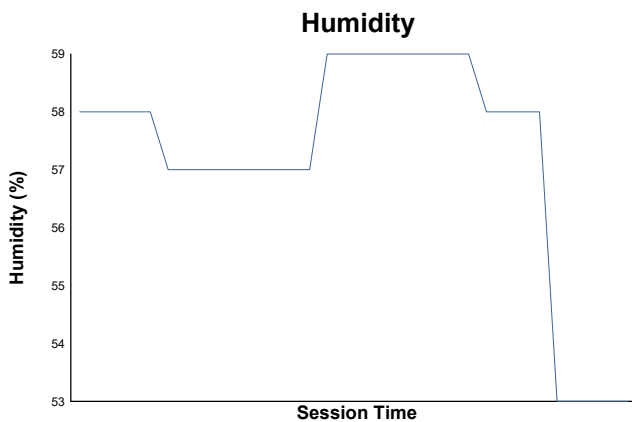

ROUND 1 - MOTORLAND

Campeonato de España GT-GT4

OFFICIAL PREVIOUS TEST GT-TCR

Weather Report

Track Status: **DRY**