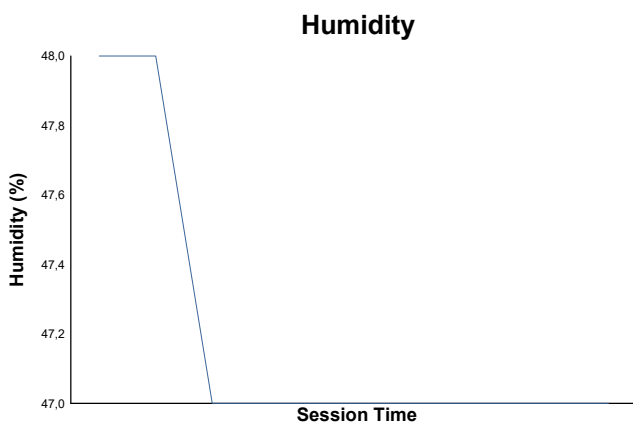

ROUND 1 - MOTORLAND

Campeonato de España GT-GT4

QUALIFYING 1

Weather Report

Track Status: **DRY**