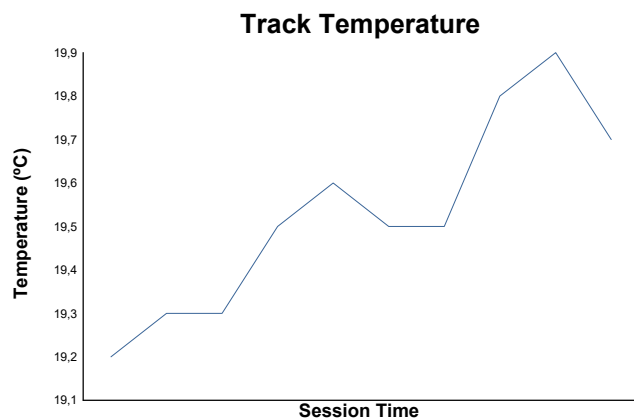

ROUND 1 - MOTORLAND

Campeonato de España GT-GT4

QUALIFYING 1

Weather Report

Track Status: **DRY**