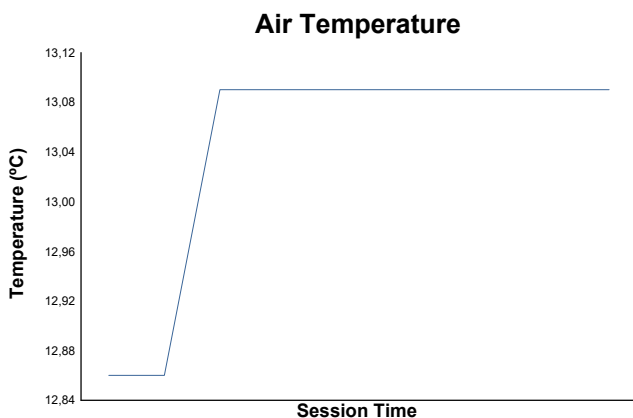

ROUND 1 - MOTORLAND

Campeonato de España GT-GT4

QUALIFYING 1

Weather Report

Track Status: **DRY**