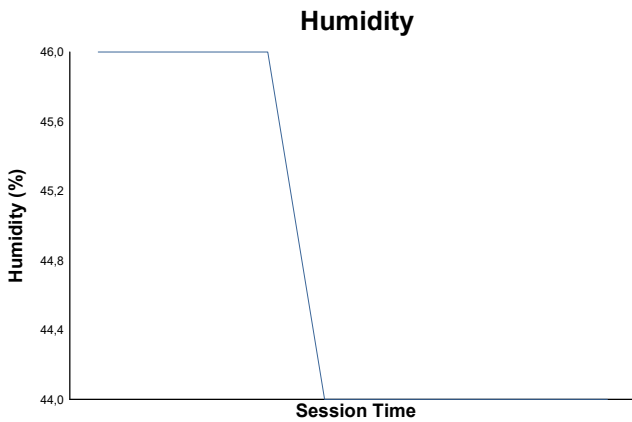

ROUND 1 - MOTORLAND

Campeonato de España GT-GT4

QUALIFYING 2

Weather Report

Track Status: **DRY**