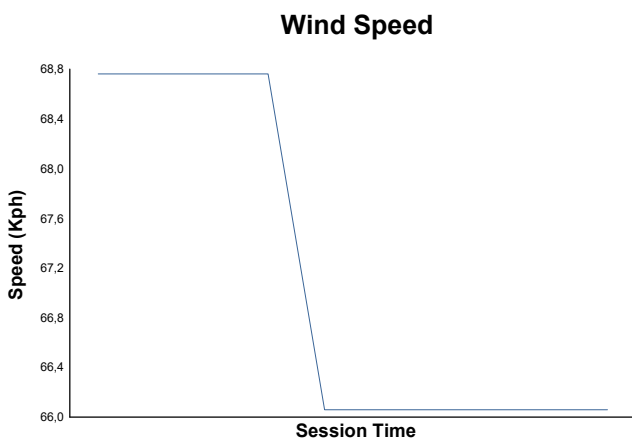

ROUND 1 - MOTORLAND

Campeonato de España GT-GT4

QUALIFYING 2

Weather Report

Track Status: **DRY**