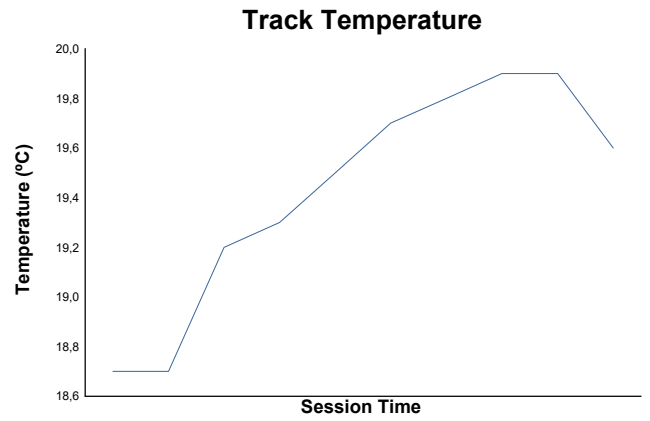

ROUND 1 - MOTORLAND

Campeonato de España GT-GT4

QUALIFYING 2

Weather Report

Track Status: **DRY**