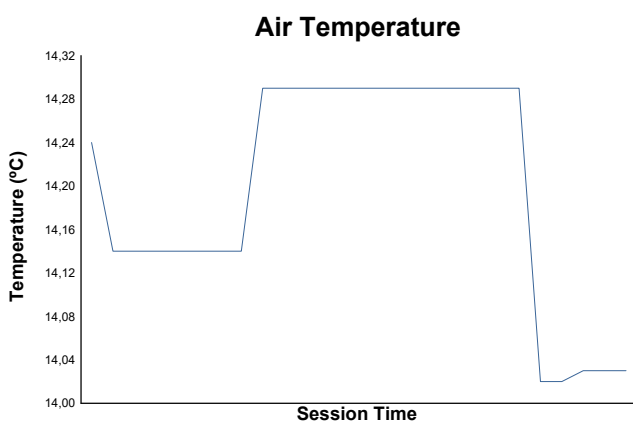

ROUND 1 - MOTORLAND

Campeonato de España GT-GT4

RACE 1

Weather Report

Track Status: **DRY**