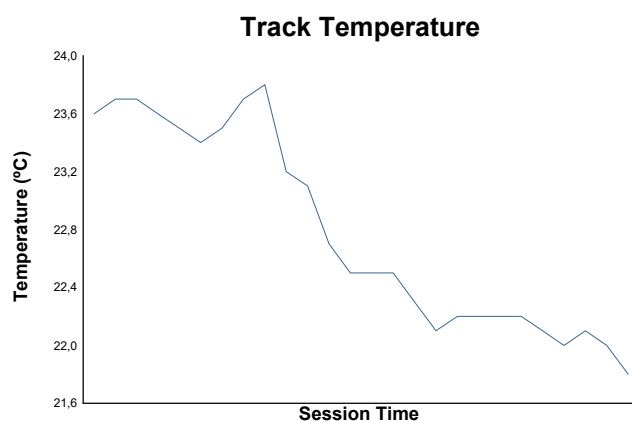

ROUND 1 - MOTORLAND

Campeonato de España GT-GT4

RACE 1

Weather Report

Track Status: **DRY**