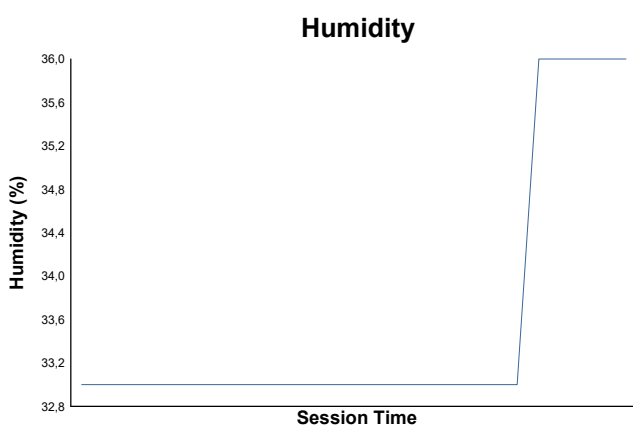

ROUND 1 - MOTORLAND

Campeonato de España GT-GT4

RACE 1

Weather Report

Track Status: **DRY**