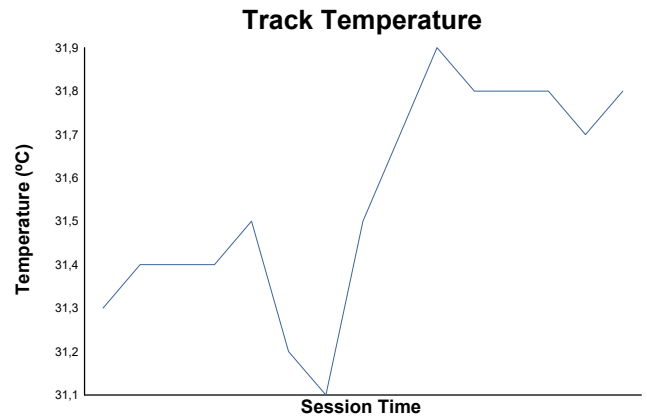

ROUND 1 - MOTORLAND

Toyota GR Cup Spain

RACE 2

Weather Report

Track Status: **DRY**