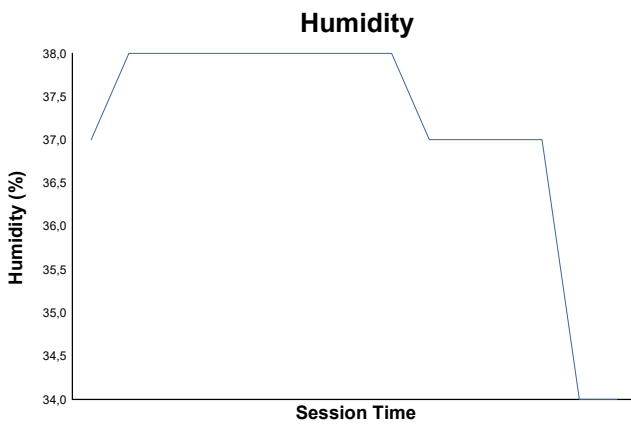

ROUND 1 - MOTORLAND

Toyota GR Cup Spain

RACE 2

Weather Report

Track Status: **DRY**