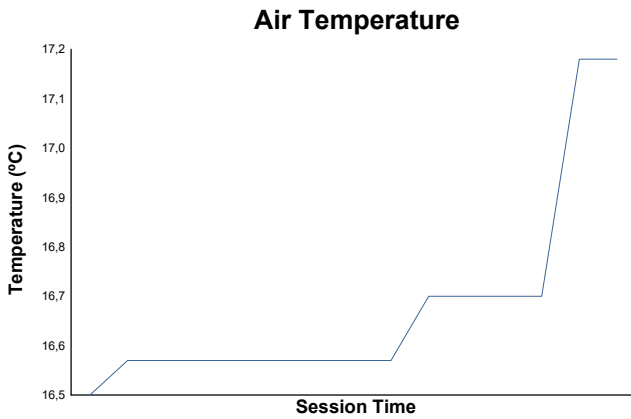

ROUND 1 - MOTORLAND

Toyota GR Cup Spain

RACE 2

Weather Report

Track Status: **DRY**