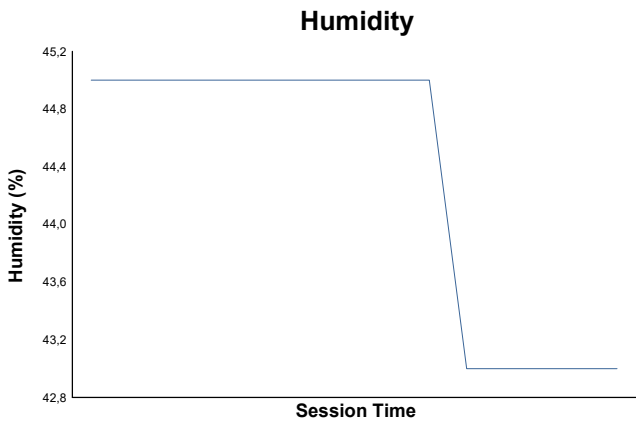

**ROUND 2 - VALENCIA**

Toyota GR Cup Spain  
 Carrera 1

Weather Report

Track Status: **DRY**