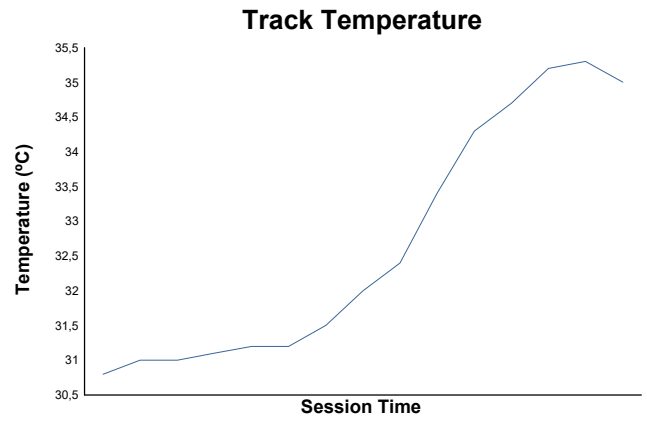

**ROUND 2 - VALENCIA**

Toyota GR Cup Spain  
 Carrera 1

Weather Report

Track Status: **DRY**