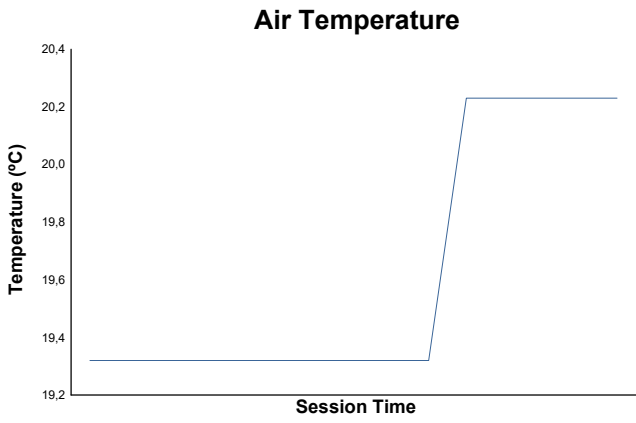

**ROUND 2 - VALENCIA**

Toyota GR Cup Spain  
 Carrera 1

Weather Report

Track Status: **DRY**