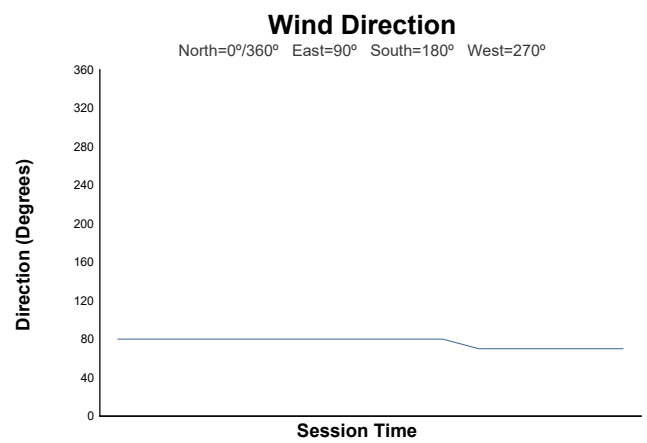

**ROUND 2 - VALENCIA**

Toyota GR Cup Spain  
 Carrera 1

Weather Report

Track Status: **DRY**