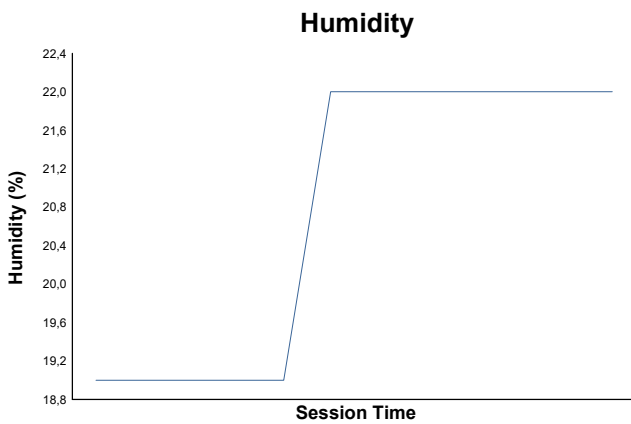

MOTORLAND ARAGON

Campeonato Regional de Aragón

Carrera 2

Weather Report

Track Status: **DRY**