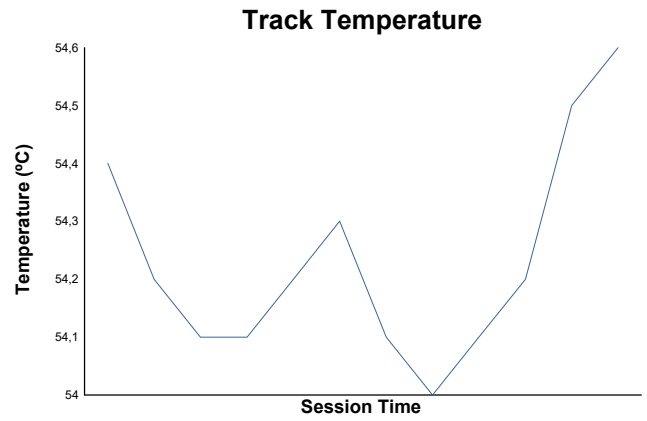

MOTORLAND ARAGON

Campeonato Regional de Aragón

Carrera 2

Weather Report

Track Status: **DRY**